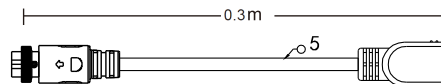

TS-20D (6-Pin Conference Cable) 20M Male-Female Extension Cable

TS-50D (6-Pin Conference Cable) 50M Male-Female Extension Cable

TS-100D (6-Pin Conference Cable) 100M Male-Female Extension Cable

TS-02DM (6-Pin Conference Cable) 2M Male-Female Extension Cable

TS-02D (6-Pin Conference Cable) 2M Male-Male Extension Cable

TS-02M (6-Pin Conference Cable) 2M Female-Female Extension Cord

TS-003DR (6-Pin Conference Cable) 0.3M Female-RJ45 Female Extension Cable

TS-003DRM (6-Pin Conference Cable) 0.3M Female-RJ45 Female Extension Cable

6-pin aviation interface extension cable dimension figure

This interface is close to the host

This interface is close to the unit