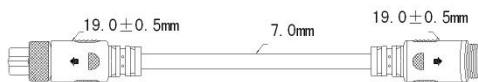

TS-20D (6-Pin Conference Cable) 20M Male-Female Extension Cable

TS-50D (6-Pin Conference Cable) 50M Male-Female Extension Cable

TS-100D (6-Pin Conference Cable) 100M Male-Female Extension Cable

TS-02DM (6-Pin Conference Cable) 2M Male-Female Extension Cable

TS-02D (6-Pin Conference Cable) 2M Male-Male Extension Cable

TS-02M (6-Pin Conference Cable) 2M Female-Female Extension Cord

TS-003DR (6-Pin Conference Cable) 0.3M Female-RJ45 Female Extension Cable

TS-003DRM (6-Pin Conference Cable) 0.3M Female-RJ45 Female Extension Cable

6-pin aviation interface extension cable dimension figure

This interface is close to the host

This interface is close to the unit